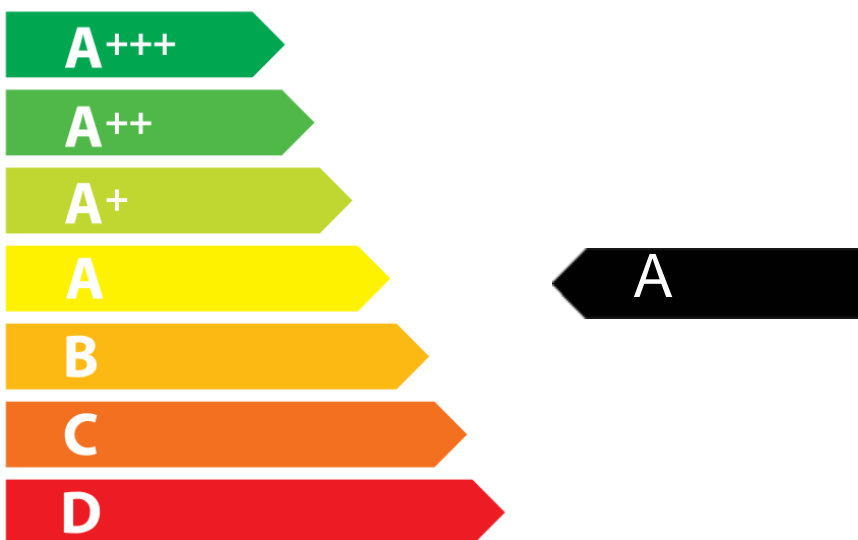

# ENERGY

**RANGemaster**  
UNRIVALLED PERFORMANCE

PROFESSIONAL FX 100

80 L

1.01 kWh/Cycle\*

0.88 kWh/Cycle\*

65/2014

# ENERGY

**RANGemaster**  
UNRIVALLED PERFORMANCE

PROFESSIONAL FX 100

55 L

0.75 kWh/Cycle\*

65/2014

**ENERG**  
енергия · ενεργεια

**RANGEmaster**  
UNRIVALLED PERFORMANCE